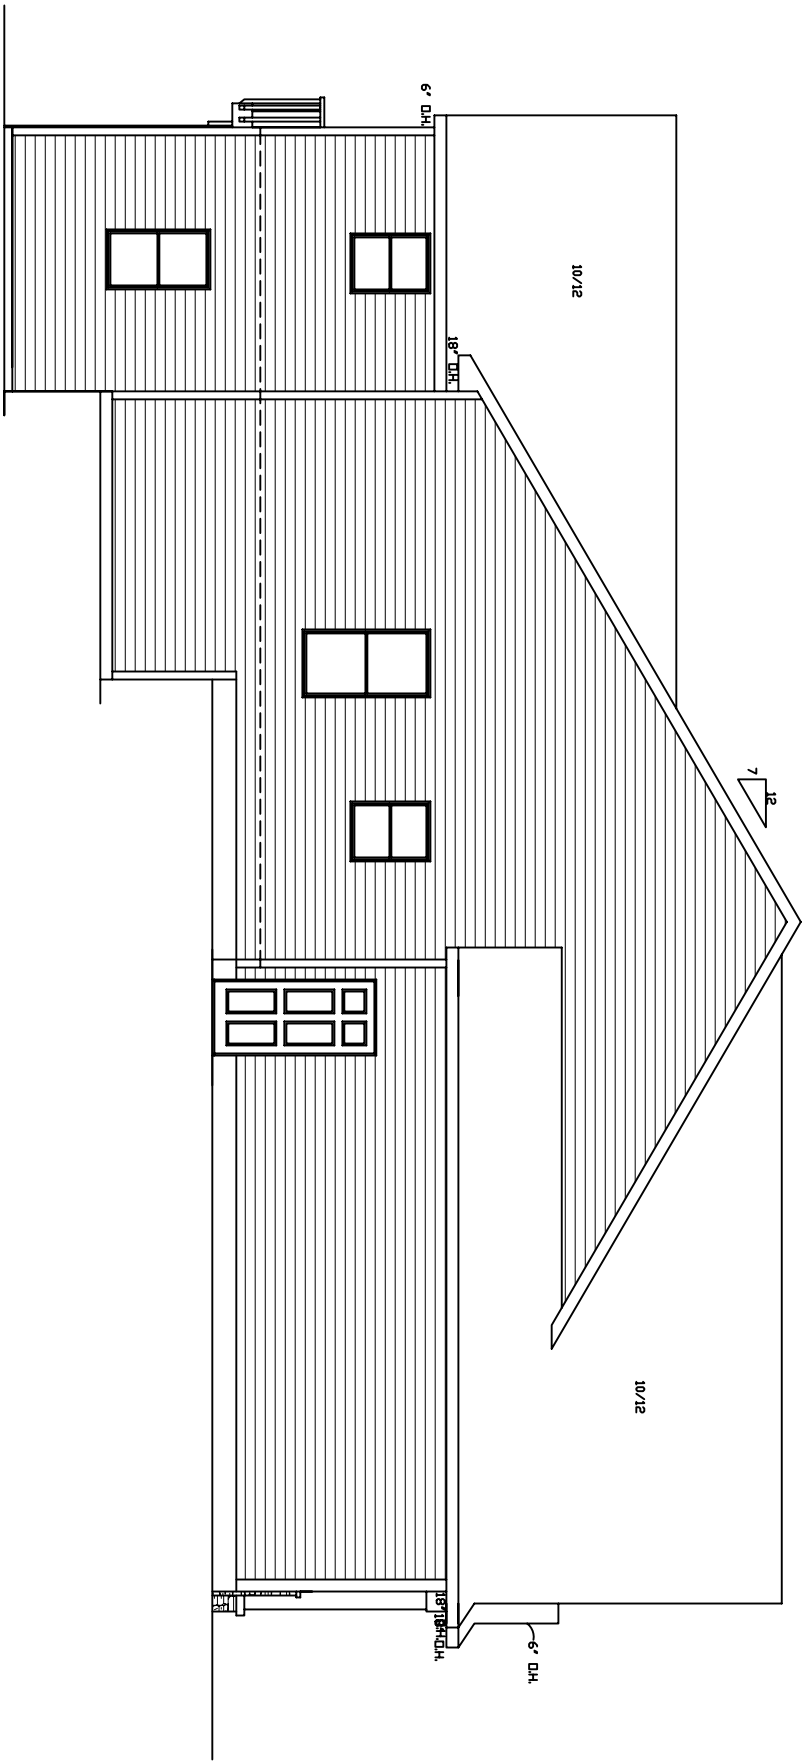

FRONT ELEVATION
SCALE 1/4" = 1'-0"

LEFT ELEVATION
SCALE 1/8" = 1'-0"

RIGHT ELEVATION
SCALE 1/8" = 1'-0"

REAR ELEVATION
SCALE 1/8" = 1'-0"

13183 SCHANEY RD.
DEWITT, MI
48820
(517) 669-8841

PROJECT NAME: <i>GOOD NEIGHBORS GROUP HOME</i>	PROJECT NO:	SHEET CONTENT: <i>ELEVATIONS</i>
---	-------------	---