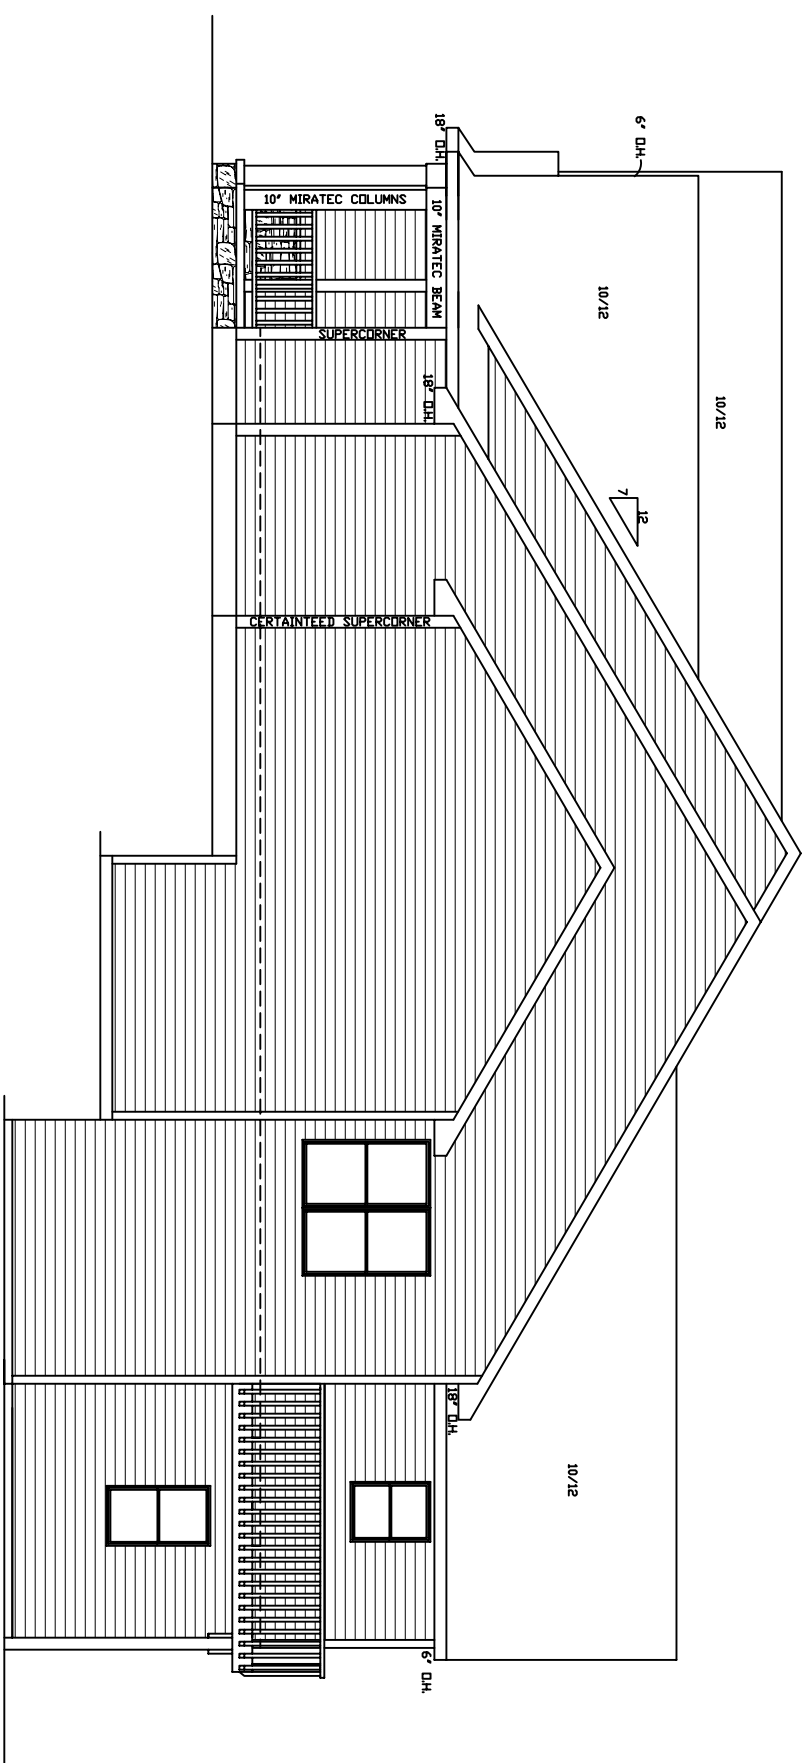

FRONT ELEVATION
SCALE 1/4" = 1'-0"

LEFT ELEVATION
SCALE 1/8" = 1'-0"

RIGHT ELEVATION
SCALE 1/8" = 1'-0"

REAR ELEVATION
SCALE 1/8" = 1'-0"

13183 SCHANEY RD.
DEWITT, MI
48820
(517) 669-8841

PROJECT NAME: <i>GOOD NEIGHBORS GROUP HOME</i>	PROJECT NO:	SHEET CONTENT: <i>ELEVATIONS</i>
---	-------------	---