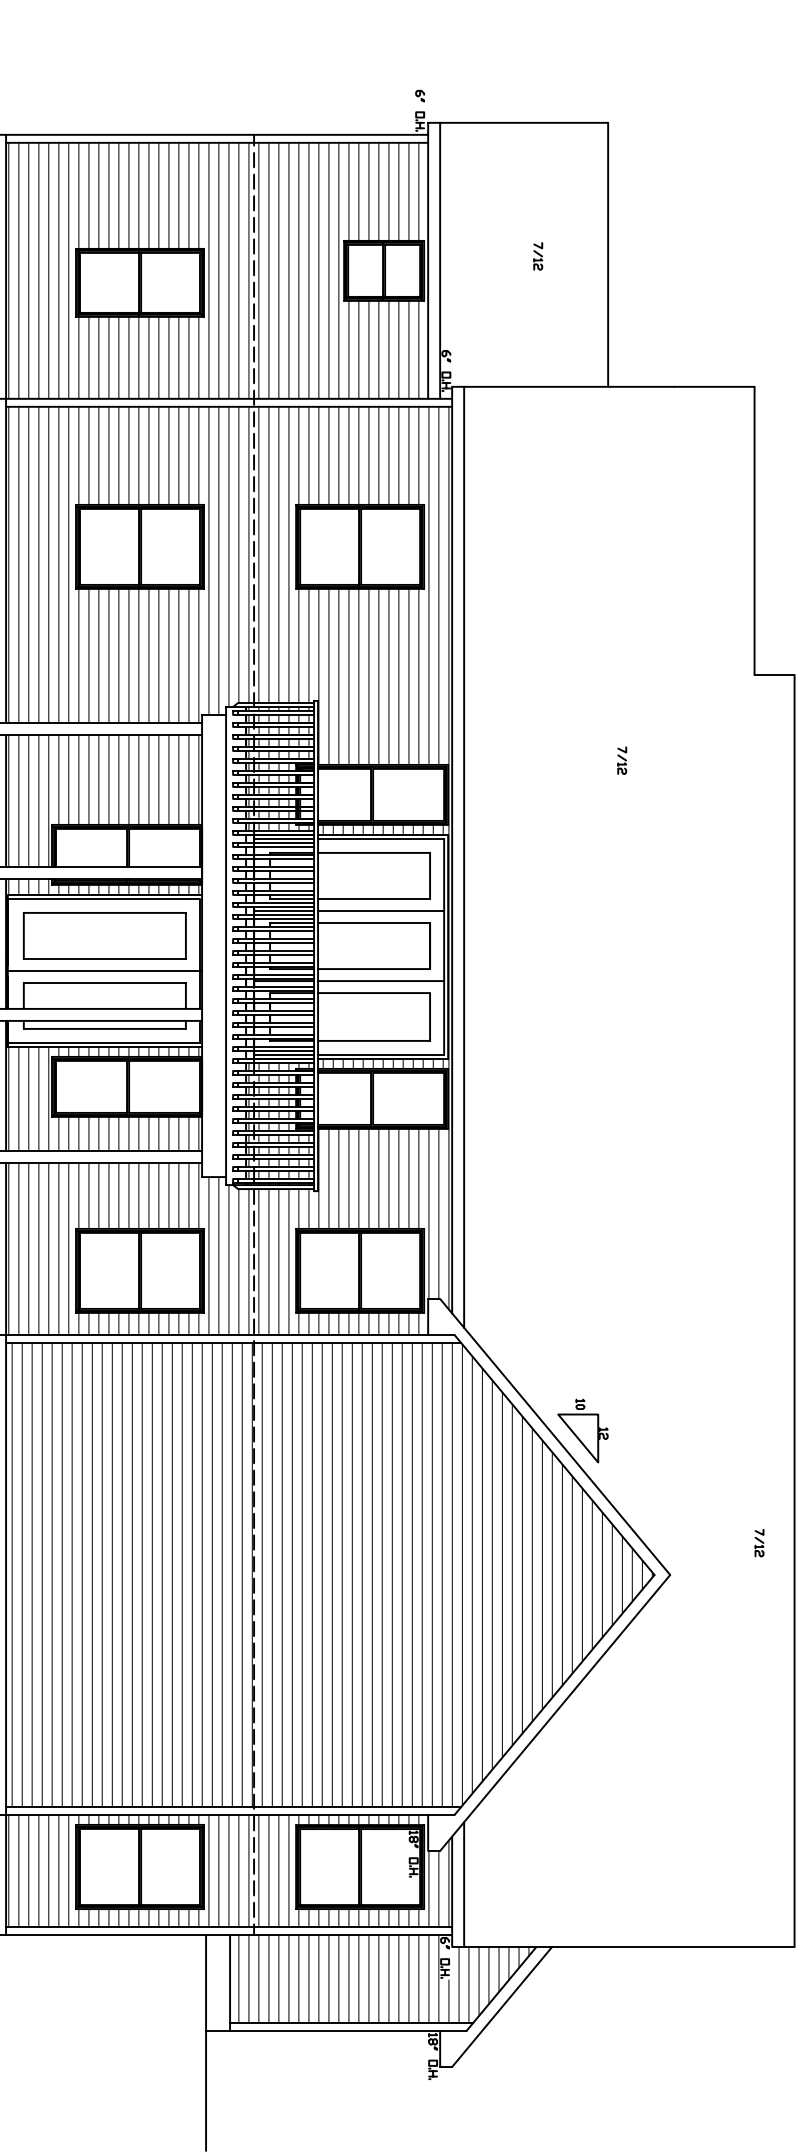

FRONT ELEVATION
SCALE 1/4" = 1'-0"

LEFT ELEVATION
SCALE 1/8" = 1'-0"

RIGHT ELEVATION
SCALE 1/8" = 1'-0"

REAR ELEVATION
SCALE 1/8" = 1'-0"

13183 SCHANEY RD.
DEWITT, MI
48820
(517) 669-8841

PROJECT NAME: <i>GOOD NEIGHBORS GROUP HOME</i>	PROJECT NO:	SHEET CONTENT: <i>ELEVATIONS</i>
---	-------------	---

DRAWN BY: <i>BRIAN THEIS</i>
ISSUE DATE: <i>11/21/06</i>
REVISED DATE: <i>11/2/10</i>
SHEET NO: <i>1</i>